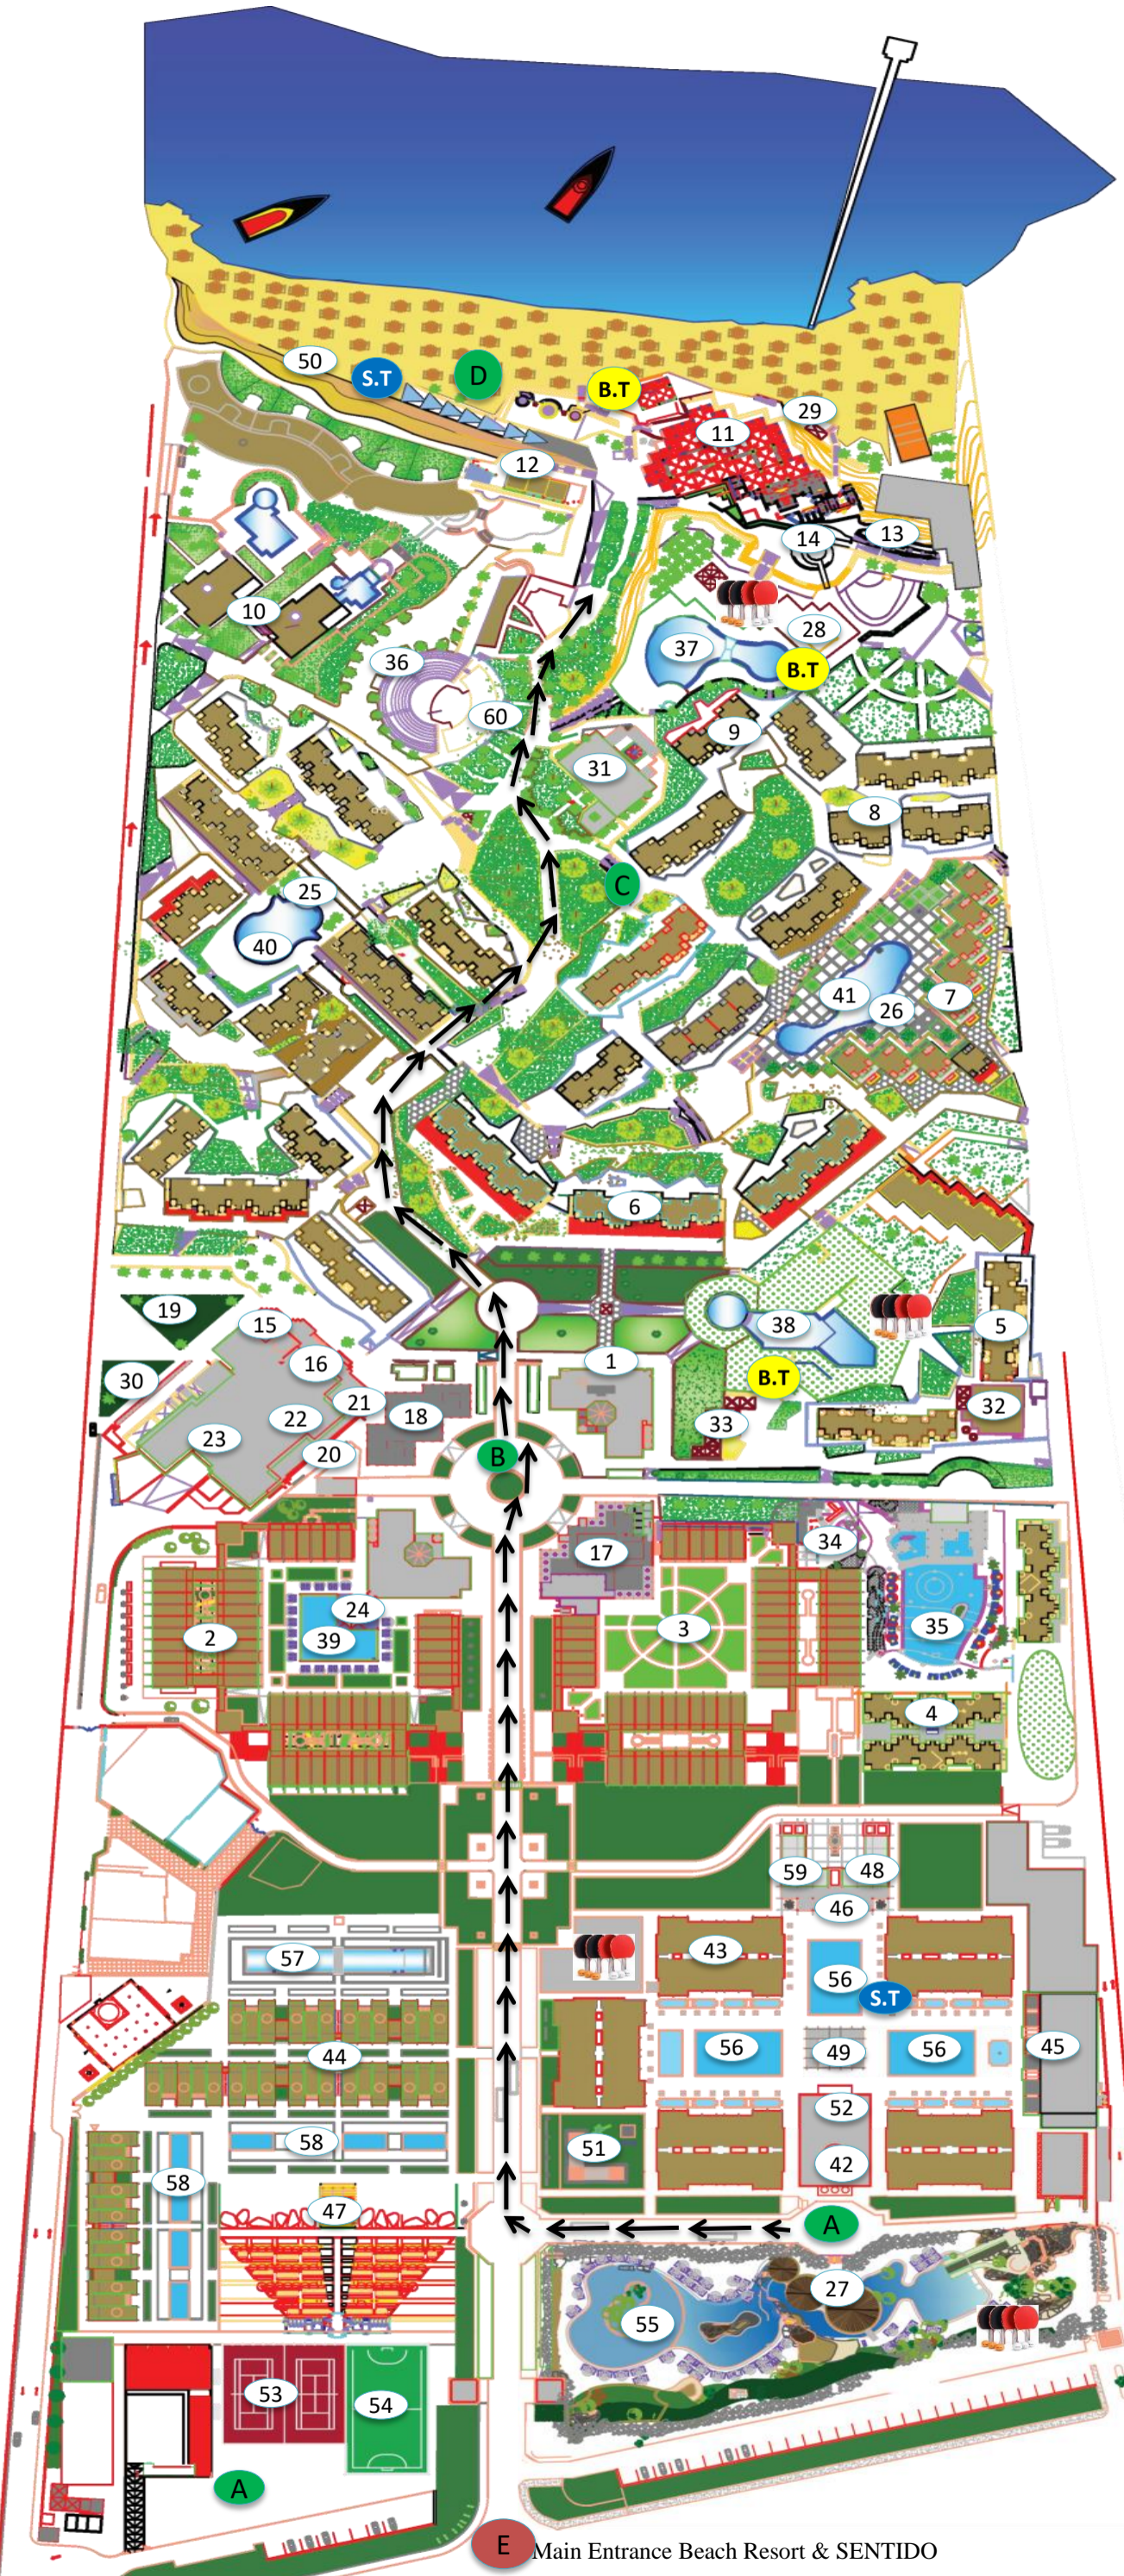

Restaurants

- 11 Citadel (Buffet Restaurant)
- 12 Moonlight (Ala Carte Restaurant)
- 13 Mahraja (Ala Carte Restaurant)
- 14 Ginza (Ala Carte Restaurant)
- 15 Kebabgy (Ala Carte Restaurant)
- 16 Cibum (Buffet Restaurant)
- 17 La Giconda (Buffet Restaurant)

Bars

- 18 Piazza Bar
- 19 Garden Bar
- 20 Oasis Cafee
- 21 Pizza Corner
- 22 Churchills Pub Bar
- 23 Legends Sport Bar
- 24 Zill Pool Bar
- 25 Relaxe Pool Bar
- 26 Coral Pool Bar
- 27 Aqua Park Bar
- 28 Colombo Pool Bar
- 29 Beach Bar

Clinic

- 59 Clinic

Shopping Area

- 60 Shopping Area

Shuttle Bus Direction →

B.T Beach Resort Towel Center

S.T SENTIDO Resort Towel Center

Table Tennis

E Main Entrance Beach Resort & SENTIDO