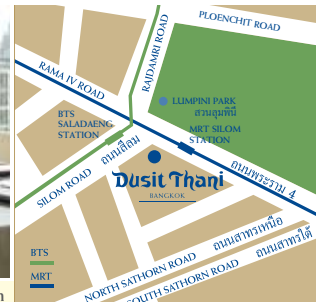

# Dusit Thani

BANGKOK

Hotel Exterior

Executive Suite

Meeting Room

## Location

Perfectly located opposite the historic Lumpini Park with its wide boulevards and expanse of lakes, the hotel is adjacent to both the skytrain and subway stations and within easy proximity to major shopping, business, and entertainment centres.

# Dusit Thani

BANGKOK

Hamilton's Steak House

Napalai Ballroom

Benjarong

Devarana Spa

## Points of Interest

- Yaowarat (China Town)
- Lumpini Park
- Patpong Night Market
- Queen Sirikit National Convention Centre
- Ratchaprasong, Shopping District
- Soi Taniya, Japanese District
- Asiatique, Riverfront Night Market
- Wat Khaek, Hindu Temple