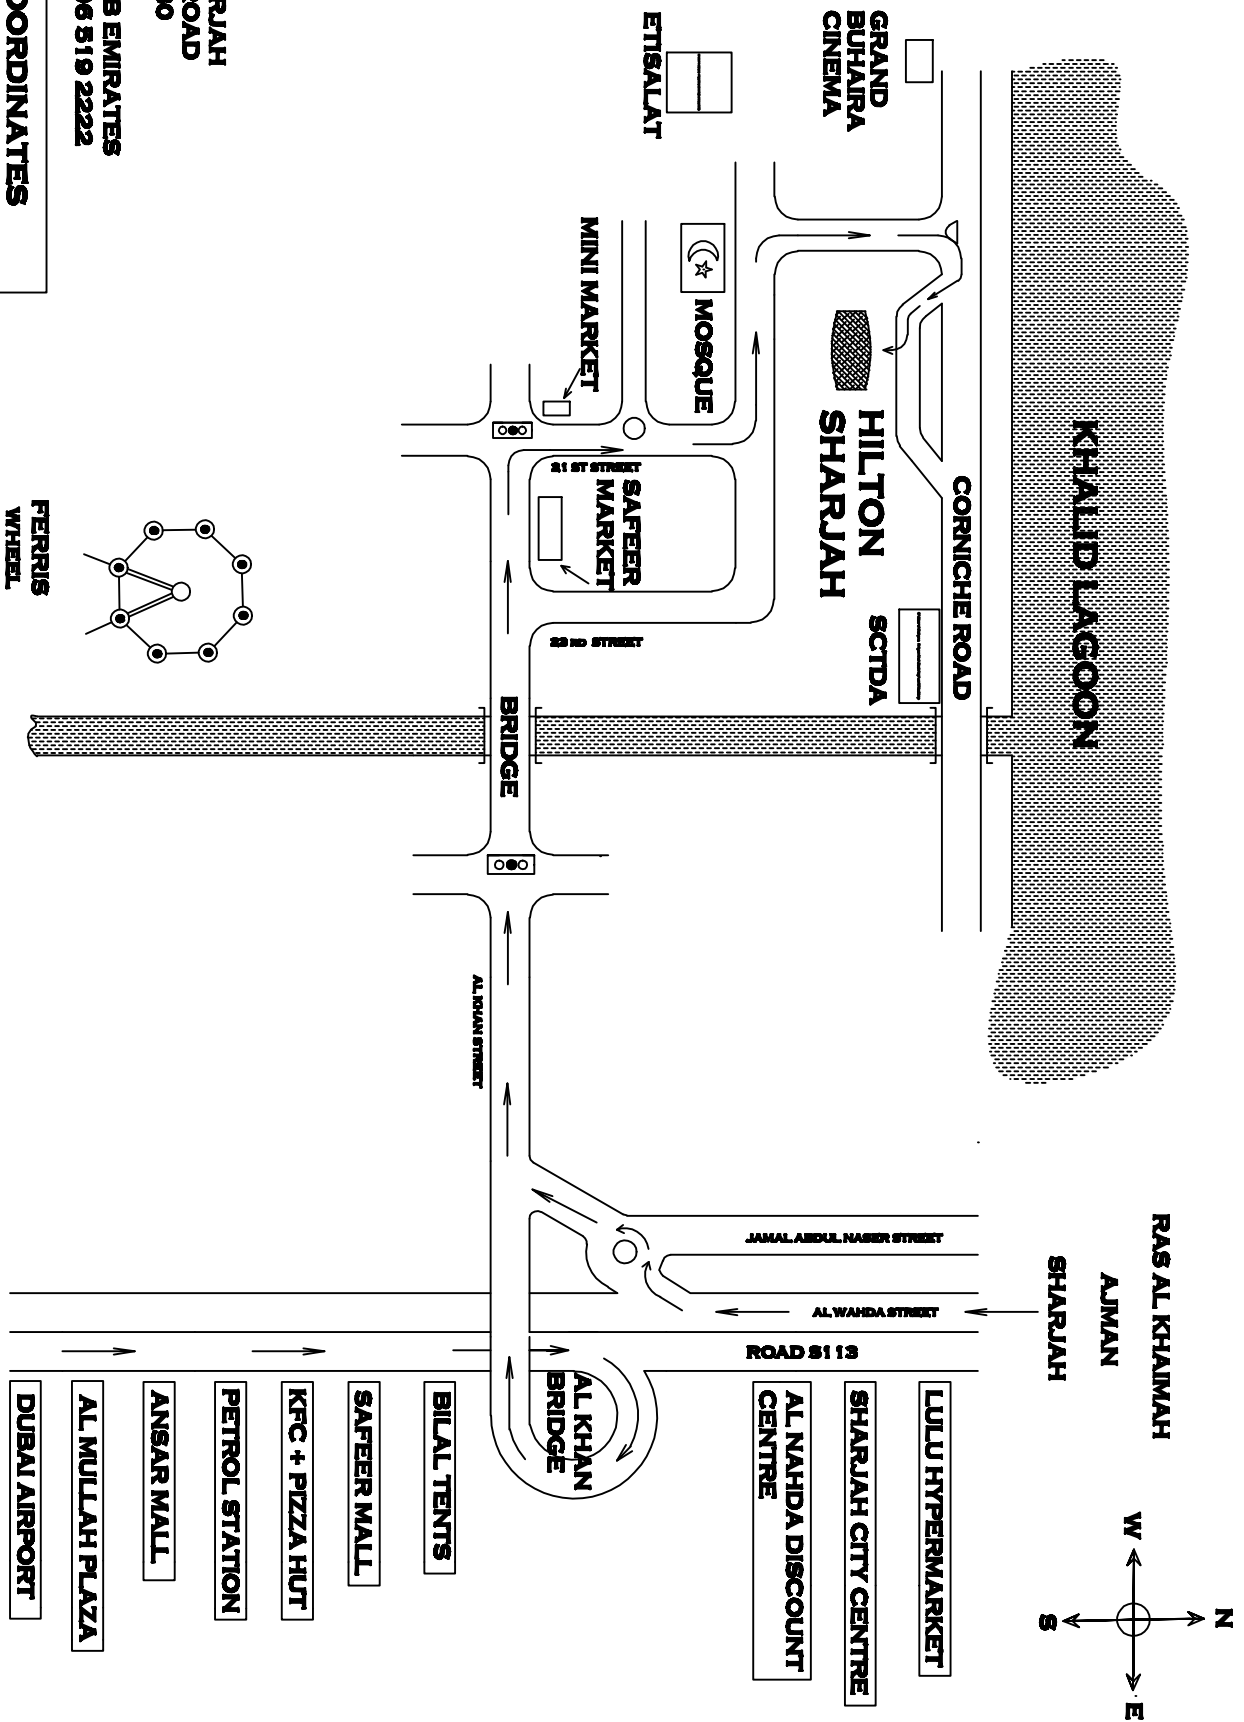

HILTON SHARJAH - LOCATION MAP

HILTON SHARJAH
 CORNICHE ROAD
 P.O. BOX 3930
 SHARJAH
 UNITED ARAB EMIRATES
 TEL : +971 (0)6 519 2222

GPS COORDINATES

NORTH 25° 19' 40"
 EAST 55° 22' 41"

FERRIS
 WHEEL

GARHOUD BRIDGE
 DUBAI
 SHEIKH ZAYED ROAD

- BILAL TENTS
- SAFEER MALL
- KFC + PIZZA HUT
- PETROL STATION
- ANSAR MALL
- AL MULLAH PLAZA
- DUBAI AIRPORT
- AL NAHDA DISCOUNT CENTRE
- SHARJAH CITY CENTRE
- LULU HYPERMARKET

RAS AL KHAIMAH
 AJMAN
 SHARJAH