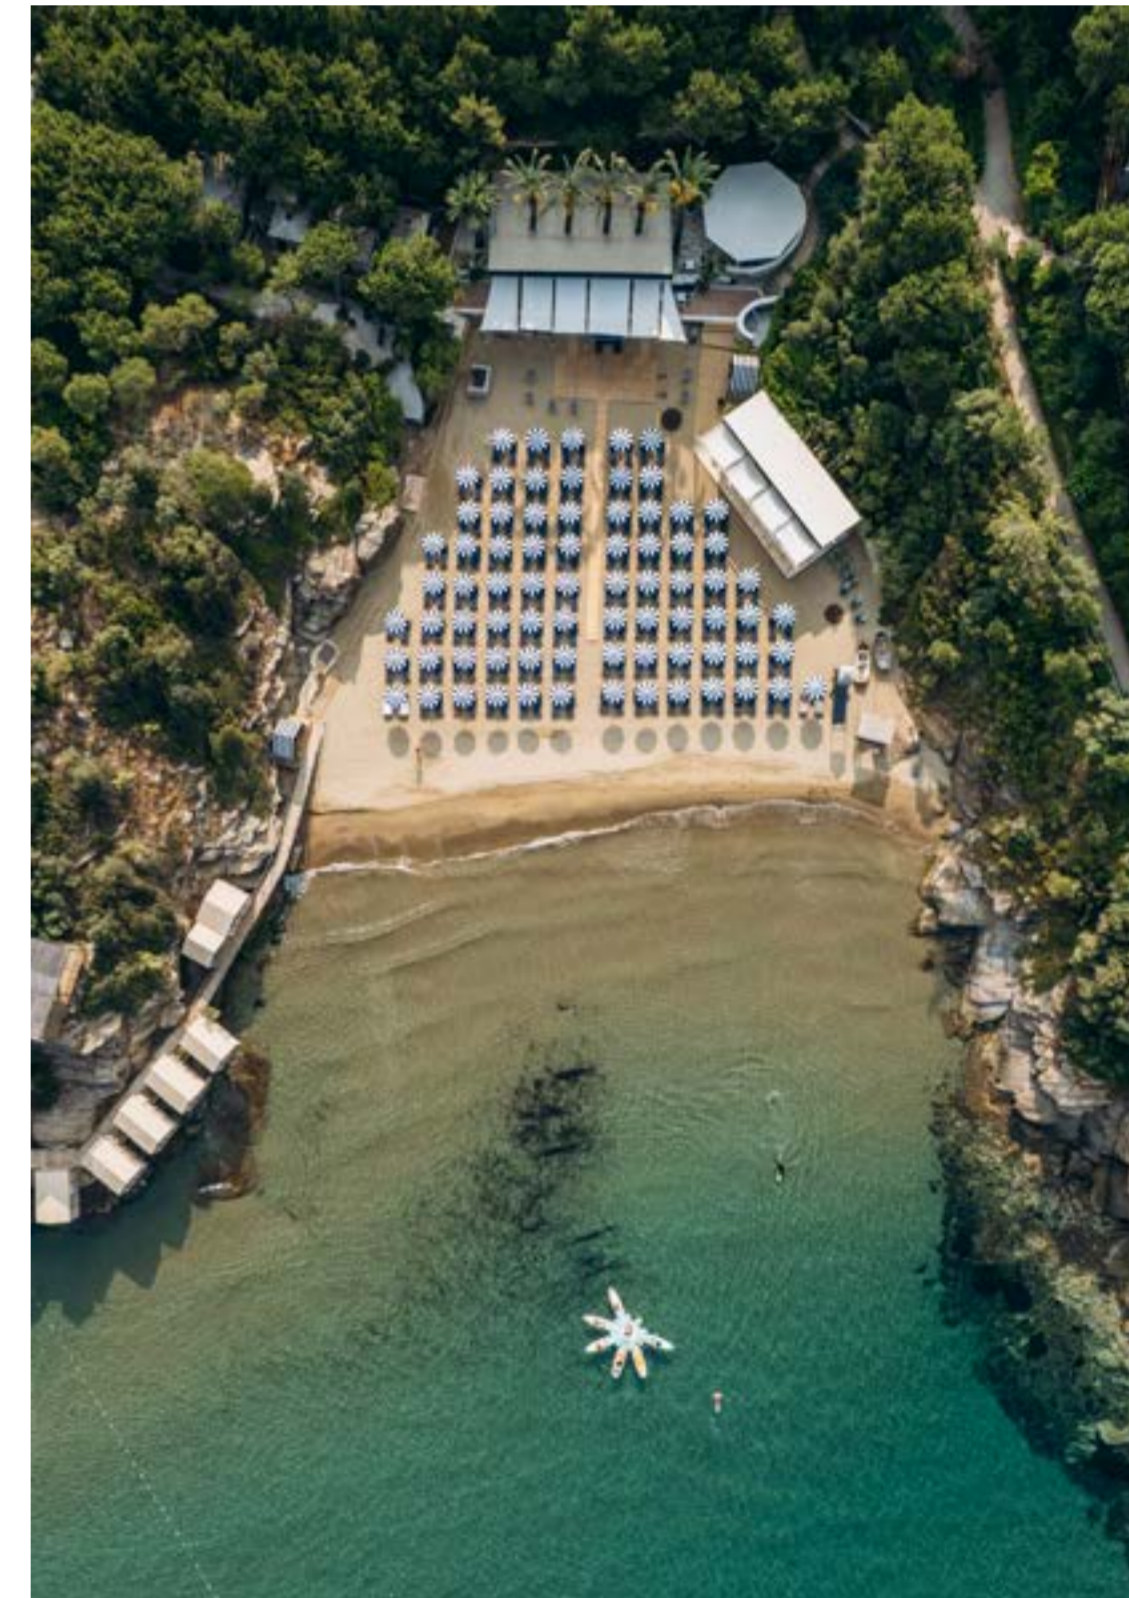

BODY, MIND, SOUL

MAR FITNESS

MAR SPA & FITNESS

Free	Extra Charge
Sauna	Hammam Treatments
Turkish Bath	Massages
Resting Area	Face & Body Treatments
Mar Fitness	SPA Boutique

WORKSHOPS, SPORTS & ACTIVITIES

Free	Basketball	Mini Golf
Marvy Workshops		
Yoga Classes	Workout Activities	
Gymnastics	Fitness	
Aerobics	Tennis Courts	
Beach Volleyball	Table Tennis	
Marvy Sail	Water Ski	Personal Trainer
Marvy Diving	Pool Biking	
FOIL	Tennis Lessons	
Aquabiking	Tennis Court lights	

MAI KIDS CLUB

Mini Club for kids between 4-12 years open daily from 10.00 - 12.30 / 14.00 - 18.00 / 20.00 - 23.00

13-16 years Youngster Club

Mini Club Reception welcoming all children, special registration cards

Recording child's name, surname and room number written on special designed badge

Workshops

Special day and night activities

Mini Disco

Kids Cinema

Playground

Special shows for children

MARVY SAILING

MARVY ENTERTAINMENT

- Livi Bar Street Concerts
- Beach Parties
- Live Music Performances
- Evening Entertainment Shows
- DJ Performances
- Kids Shows
- Daily Tournaments
- Gourmet Festivals
- Music Festivals
- Hidirellez Celebration
- Pomegranate Harvest Rituals
- Olive Harvest Rituals
- Art of Happiness Weekend Camps

Adult Workshops

There are different workshop choices for adults to enrich their holidays with experiences. Beside sports workshops, on daily/weekly and monthly basis variety of artisanal workshops and culinary workshops are available.

INSPIRING MEETING SPACES

Marvy Hub, designed to maximize creativity, focus and efficiency, offers an extraordinary atmosphere with inspiring meeting rooms.