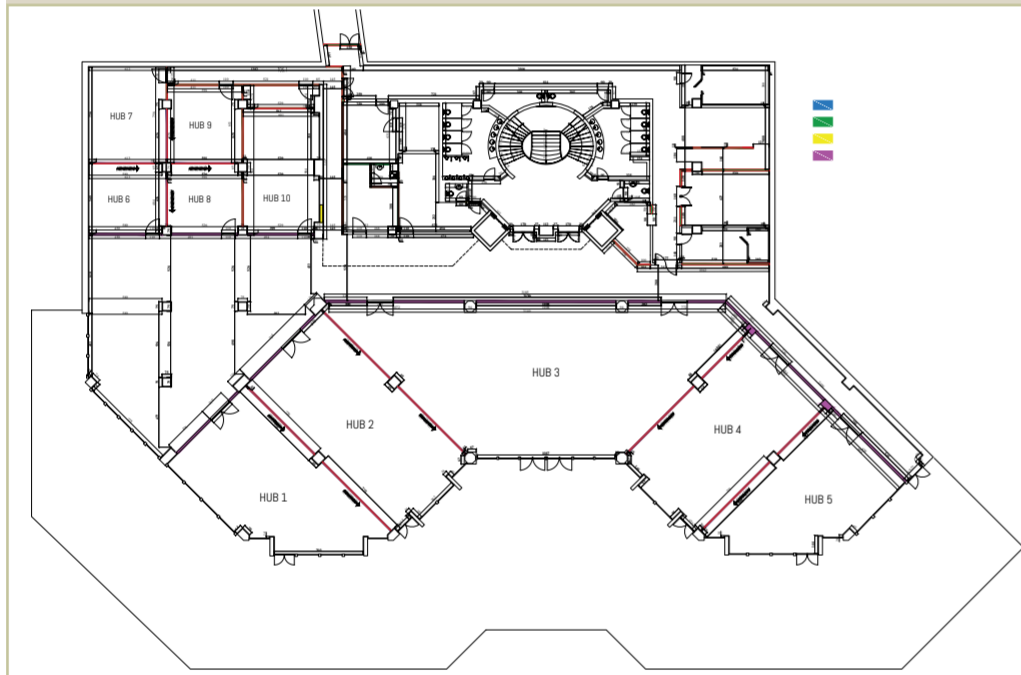

MARVY SWIMMING POOLS & AQUAPARK & BEACHES

	m³	Depth	Features
Marvy Pool	1800 m³	140 cm deep	-
Infinity Pool	3000 m³	140 cm deep	-
Children's Pool 1	45 m³	40 cm deep	-
Children's Pool 2	45 m³	40 cm deep	-
Children's Activity Pool	600 m³	30-50 cm deep	With multi-level play, tipping feature, octopus multi-level play and various children's slides
Separate Toddler Area Spray Park-Fresh Park	-	-	Does not consist a pool, but a soft playground. Ideal for little children
Water Slides Pool	350 m³	120 cm deep	With 7 waterslides
AquaPark	-	-	5 Slides, Body Slide, Windigo, Combo (+16 years), Black Hole and a breathtaking Looping Rocket (+16 years).